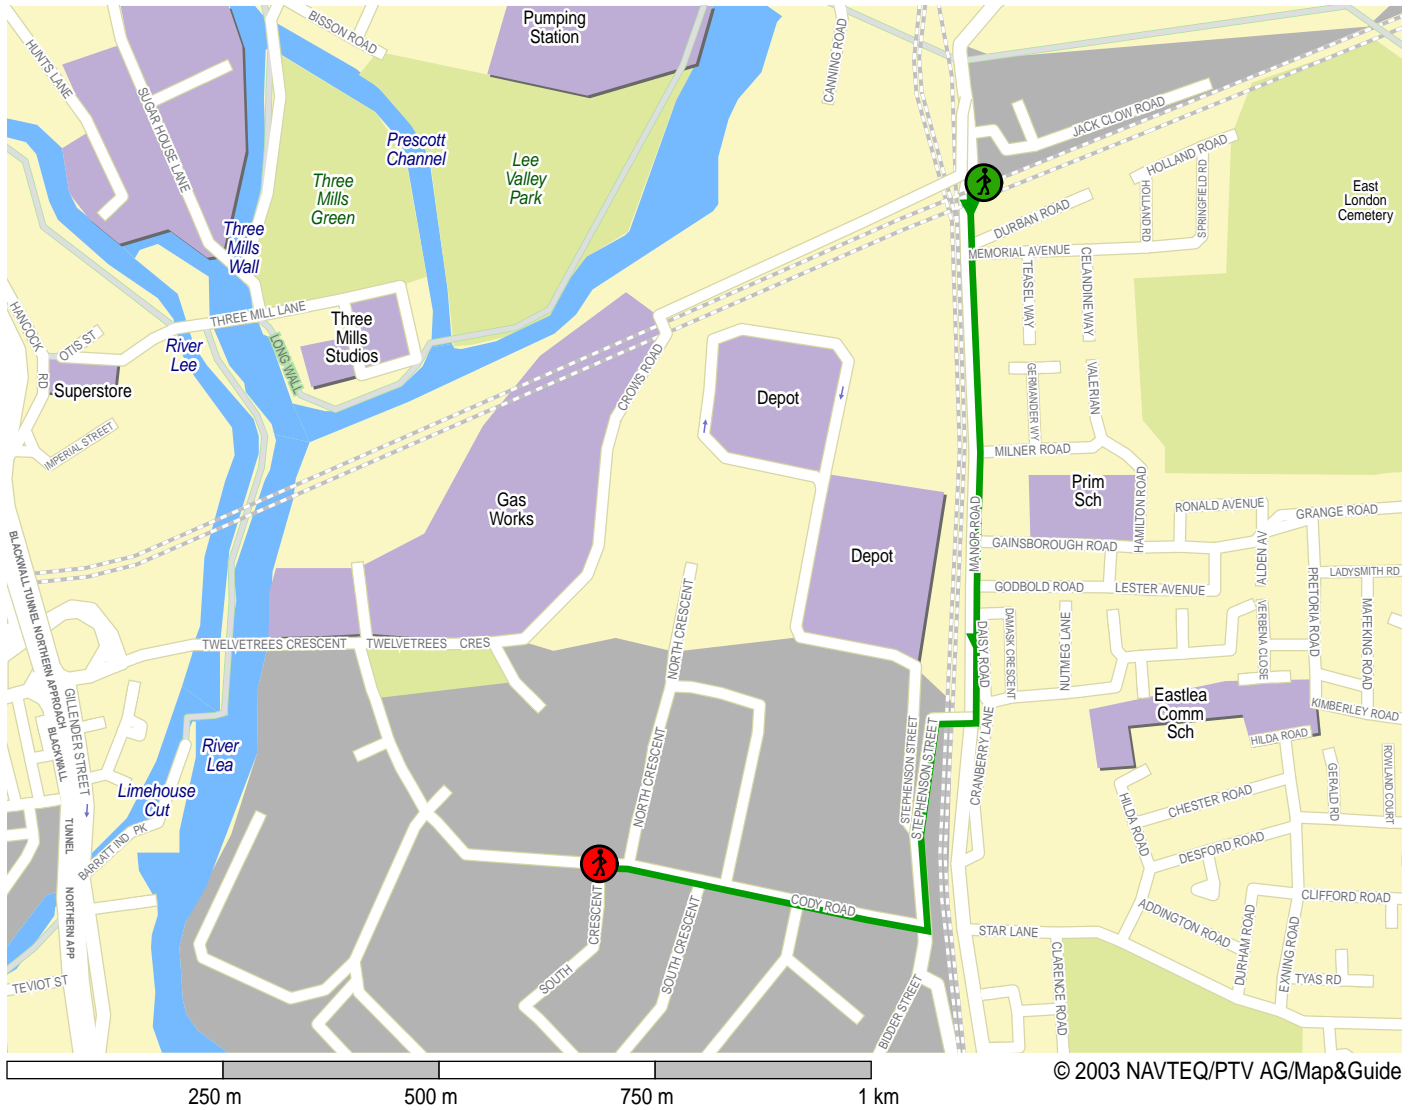

Suggested path from West Ham to South Crescent (x) Twelvetrees Crescent (west).

— Footpath
 Departure with walk
 Arrival with footpath

1.	From West Ham.		
2.	↑ Straight Up	Manor Road	0.6 km 0.6 km
3.	↘ Turn Right Into	Stephenson Street	290 m 0.9 km
4.	↘ Turn Right Into	Cody Road	240 m 1.2 km
5.	↑ Straight Up	Twelvetrees Crescent	150 m 1.3 km
6.	Arrive at South Crescent (x) Twelvetrees Crescent (west).		