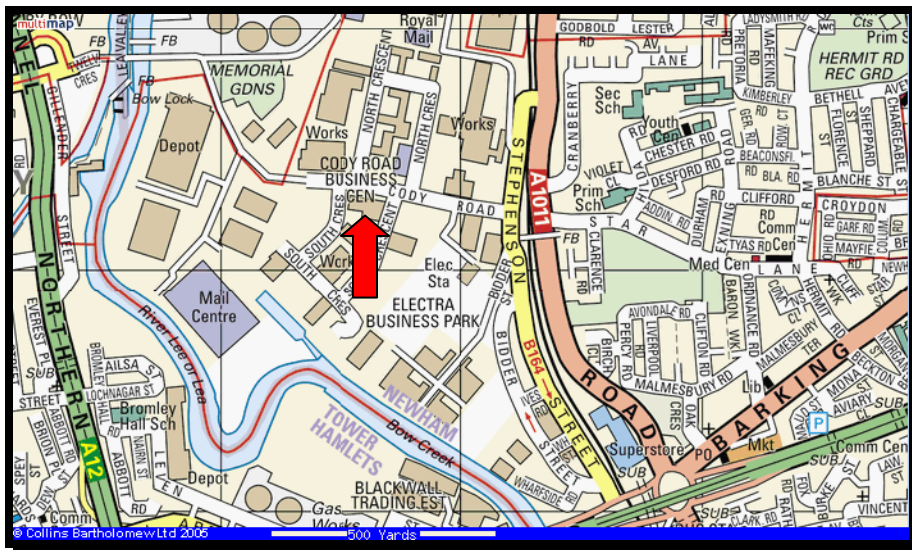

# M&L Training & Personnel

UNIT 4 – SOUTH CRESCENT – CODY ROAD – LONDON – E16 4SR – 020 7511 9818

How to find us.

**Nearest Stations:**  
Canning Town 0.4 mile  
(Jubilee Line, DLR, Rail)

West Ham 0.5 mile  
(Jubilee, District,  
Hammersmith & City)

**Buses:**  
323 (Via Canning Town)

**Airport:**  
London City Airport 2.5 miles

**Parking:**  
Local on street parking.