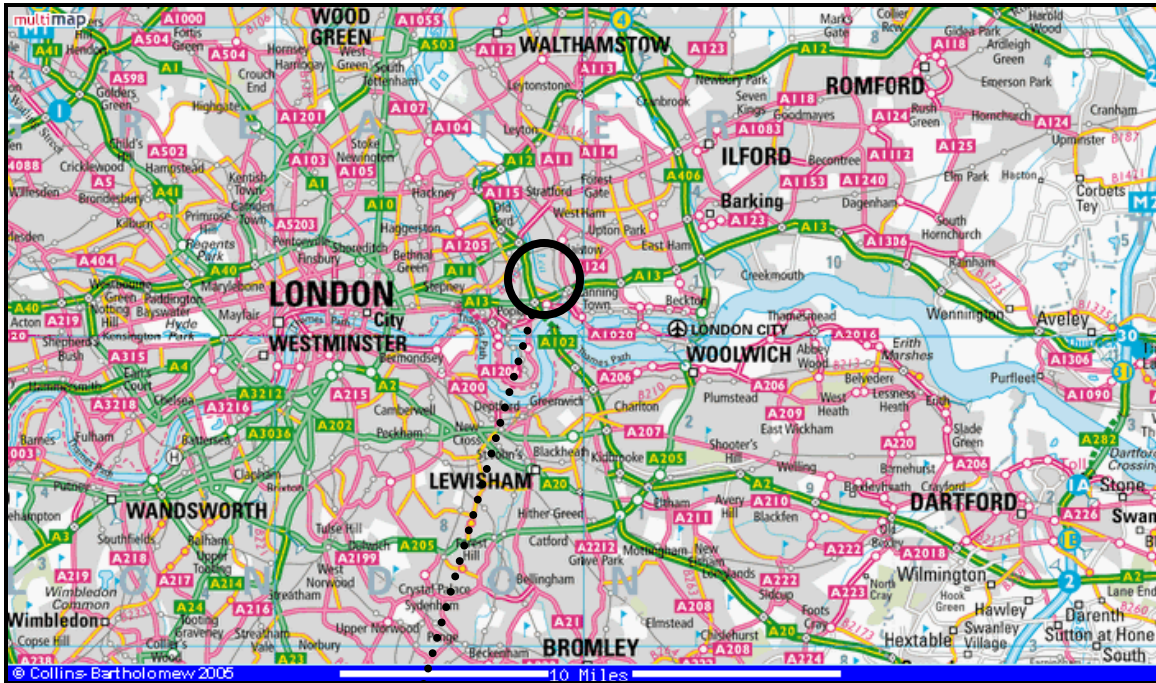

# M&L Training & Personnel

UNIT 4 – SOUTH CRESCENT – CODY ROAD – LONDON – E16 4SR – 020 7511 9818

How to find us.

**Nearest Stations:**  
Canning Town 0.4 mile  
(Jubilee Line, DLR, Rail)

West Ham 0.5 mile  
(Jubilee, District,  
Hammersmith & City)

**Buses:**  
323 (Via Canning Town)

**Airport:**  
London City Airport 2.5 miles

**Parking:**  
Local on street parking.