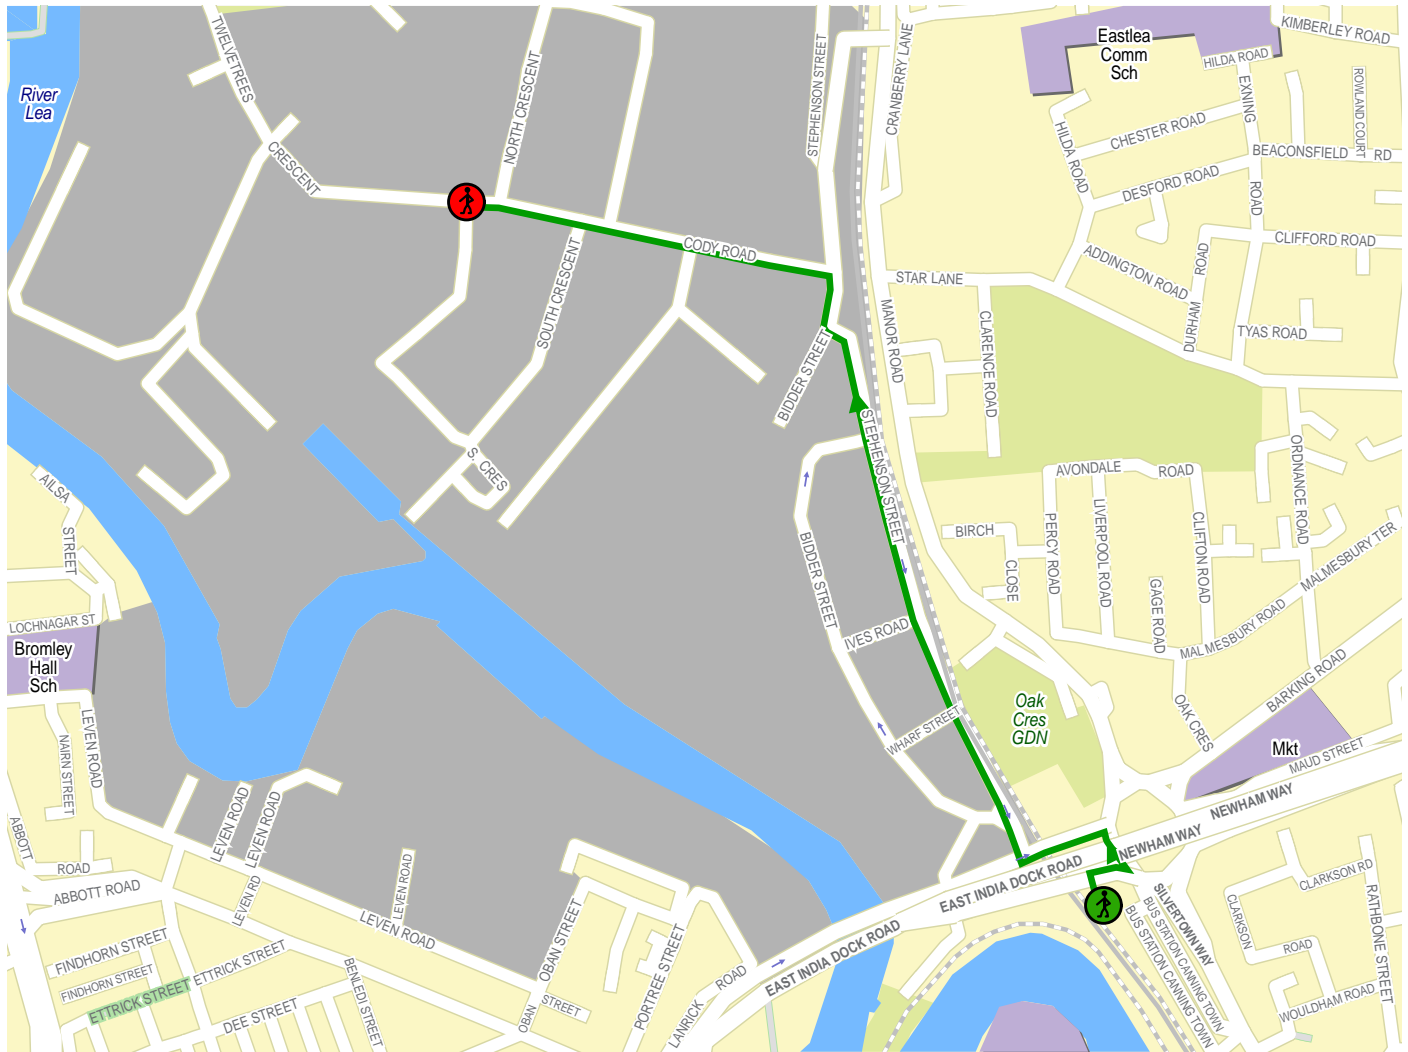

Suggested path from Canning Town to South Crescent (x) Twelvetrees Crescent (west).

© 2003 NAVTEQ/PTV AG/Map&Guide

— Footpath
 Departure with walk
 Arrival with footpath

1.	From Canning Town.		
2.	↑ Straight Up	40 m	40 m
3.	↙ Turn Left Into	60 m	100 m
4.	↖ Turn Left Into	90 m	190 m
5.	↗ Turn Right Into Stephenson Street	0.7 km	0.8 km
6.	↖ Turn Left Into Cody Road	240 m	1.1 km
7.	↑ Straight Up Twelvetrees Crescent	150 m	1.2 km
8.	Arrive at South Crescent (x) Twelvetrees Crescent (west).		