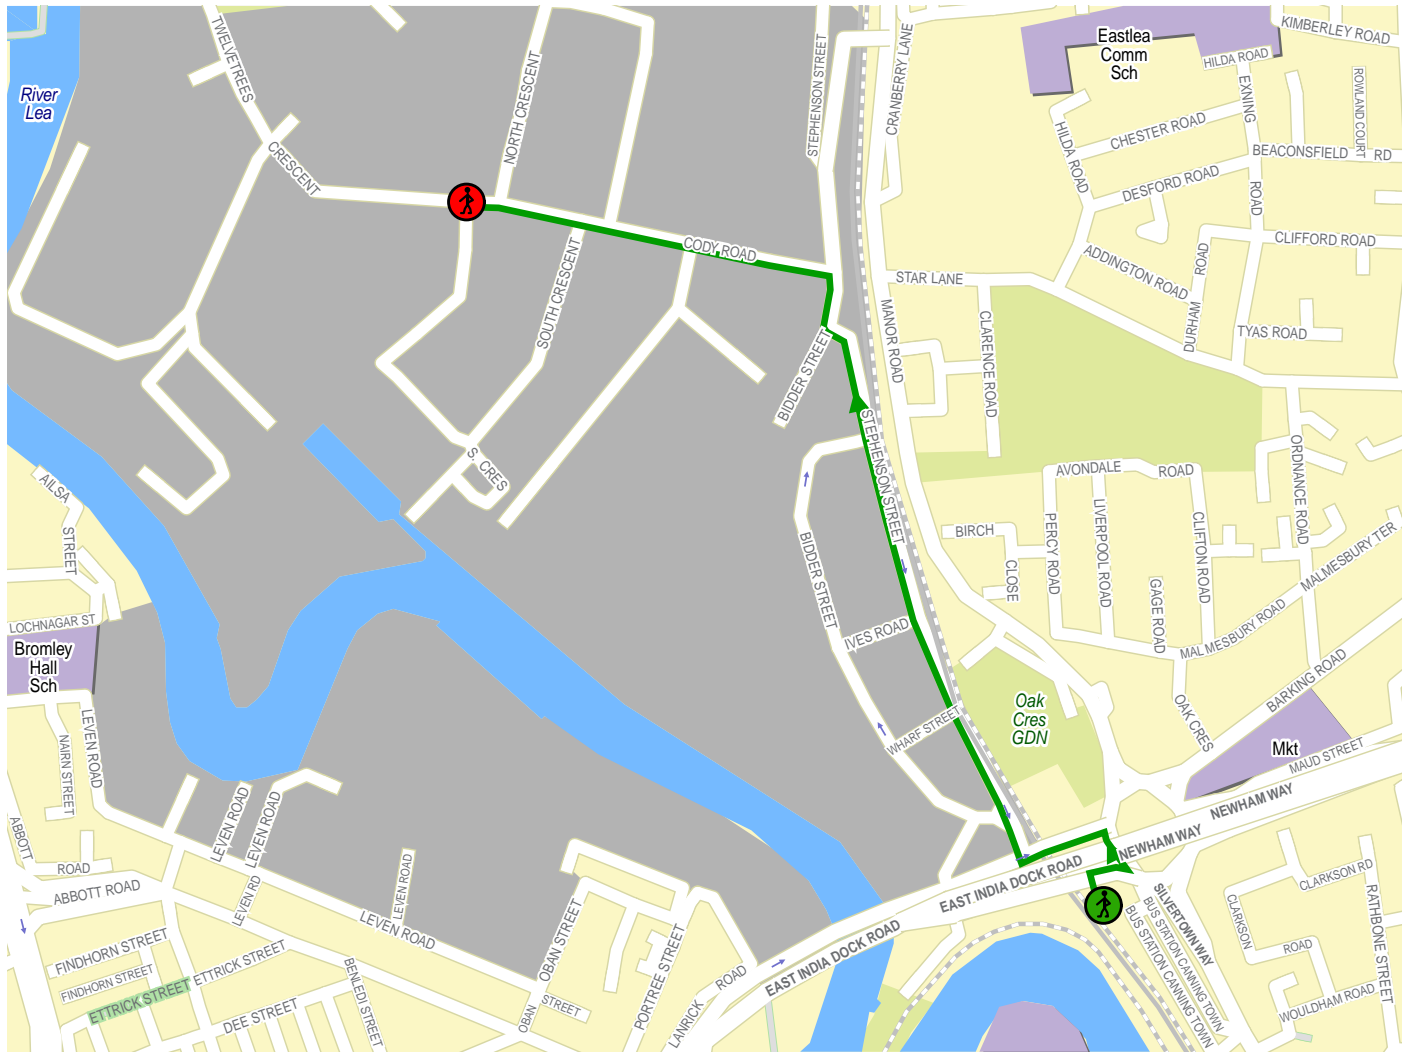

Suggested path from Canning Town to South Crescent (x) Twelvetrees Crescent (west).

© 2003 NAVTEQ/PTV AG/Map&Guide

— Footpath
  Departure with walk
  Arrival with footpath

1.	From Canning Town.		
2.	↑ Straight Up	40 m	40 m
3.	↙ Turn Left Into	60 m	100 m
4.	↖ Turn Left Into	90 m	190 m
5.	↗ Turn Right Into Stephenson Street	0.7 km	0.8 km
6.	↖ Turn Left Into Cody Road	240 m	1.1 km
7.	↑ Straight Up Twelvetrees Crescent	150 m	1.2 km
8.	Arrive at South Crescent (x) Twelvetrees Crescent (west).		